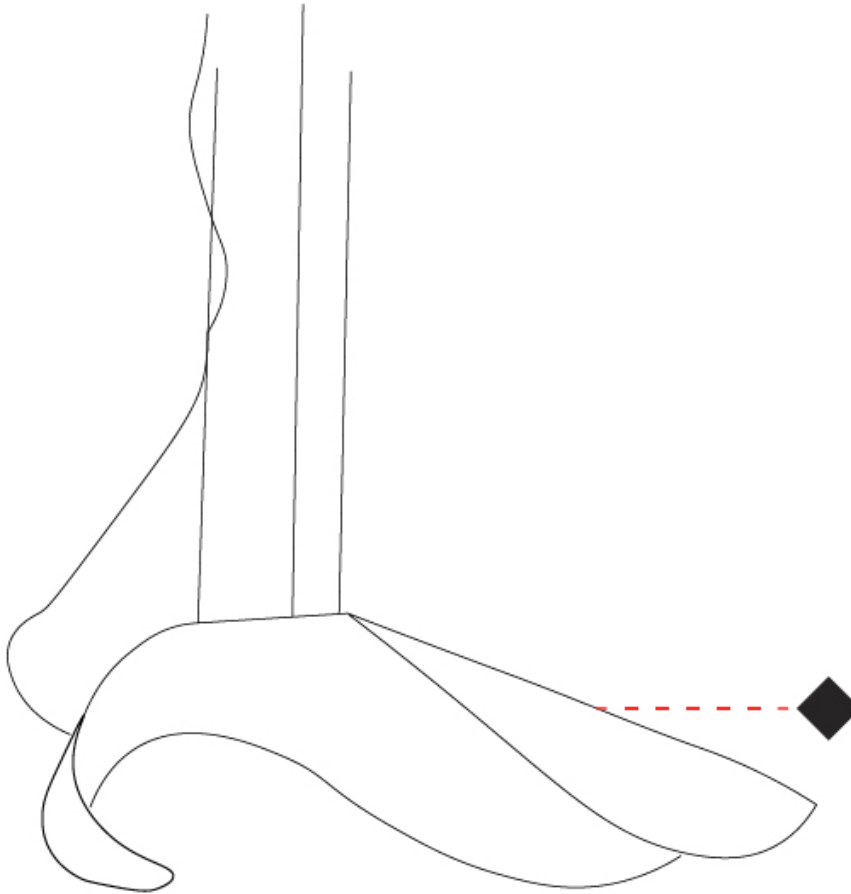

D131469-

PROJECT

TYPE

SPECIFIER

QUANTITY

DATE

D